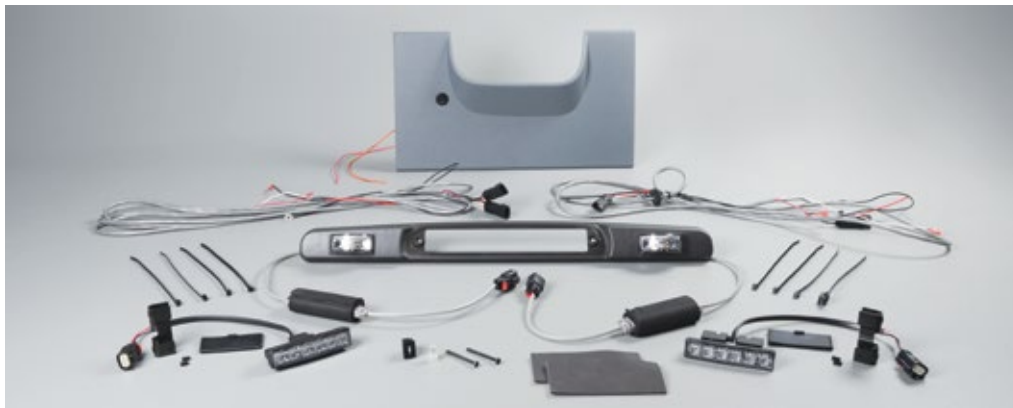

Super Duty Four Corner Strobe Kit with Stand Alone Switch, Amber

Adobe [ET4CCL01AABA](#) | Black [ET4CCL01AABB](#) | Gray [ET4CCL01AABG](#)

Super Duty Four Corner Strobe Kit with Up Fitter Switch, Amber

[ET4CCL01AAB](#)

Features

- Sleek, forward-facing lights provide high visibility
- Rear-facing lights distribute 180-degrees of output
- No-drill application
- Quick installation
- Five-year warranty

Super Duty Four Corner Strobe Kit Certifications 2010-2016 MODEL YEARS

Super Duty Four Corner Strobe Kit

2017 MODEL YEAR AND FOR ALL CAB CONFIGURATIONS

Super Duty Four Corner Strobe Kit with Stand Alone Switch

Amber/Green	ET4CCL21PPB1	Green/White	ET4CCL21HHB1	Red/White	ET4CCL21DDB1
Amber/White	ET4CCL21FFB1	Red/Amber	ET4CCL21KKB1	Blue/Blue	ET4CCL21BBB1
Blue/White	ET4CCL21EEB1	Red/Blue	ET4CCL21JJB1	Red/Red	ET4CCL21RRB1
		White/White	ET4CCL21WWB1		

Features

- Sleek, forward-facing lights provide high visibility
- Rear-facing lights distribute 180-degrees of output
- No-drill application
- Quick installation
- Five-year warranty

F-150 and Super Duty Four Corner Strobe Kit Certifications