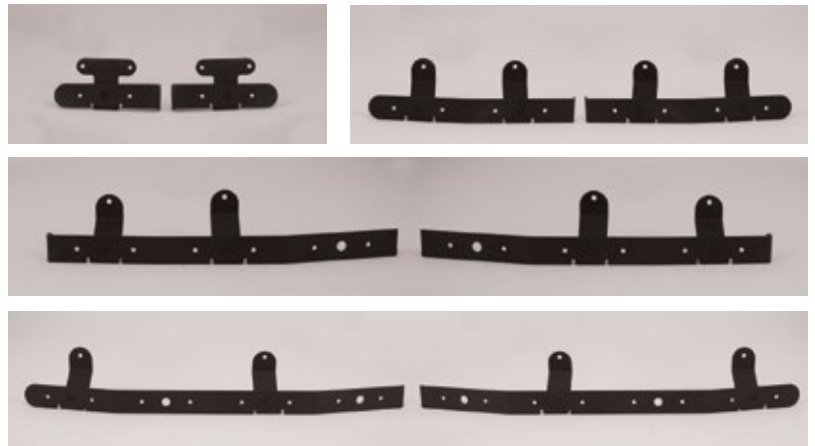

For Use with the Four Inch Fascia Stud Mount Light

Rear Spoiler Bracket, 1 Module Kit, Black
Rear Spoiler Bracket, 2 Module Kit, Black
Rear Spoiler Bracket, 3 Module Kit, Black
Rear Spoiler Bracket, 4 Module Kit, Black
Sold in pairs. Light is sold separately.

PMP2RSBUV1
PMP2RSBUV2
PMP2RSBUV3
PMP2RSBUV4

Shown with a 4 Module Kit