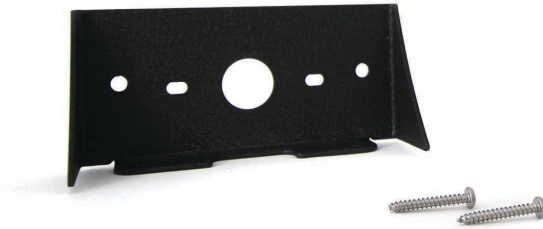

Bracket kit designed to mount inconspicuously underneath the side mirror of the 2017 and 2018 Ford PI Utility

mpower Fascia Four Inch Stud Mount and Intersector Surface Mount
Under Mirror Mount Bracket Kit **PMP2BKUMB1**

Not compatible with the mpower Fascia three inch stud mount
Lights and replacement modules are sold separately

mpower
REDEFINE SAFETY Fascia Four Inch Stud Mount

intersector Surface Mount

Features

- Provides under mirror application for mpower Fascia four inch stud mount and the Intersector surface mount light
- Simplifies installation by eliminating the need to route wires through the side mirror
- Bracket designed to mount inconspicuously underneath the side mirror of the 2017 and 2018 Ford PI Utility