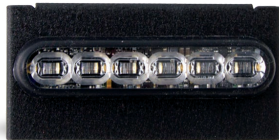

Bracket kit designed to mount inconspicuously underneath the side mirror of the 2017 and 2018 Ford PI Utility

mpower Fascia Four Inch Stud Mount and Intersector Surface Mount
Under Mirror Mount Bracket Kit **PMP2BKUMB1**

Not compatible with the mpower Fascia three inch stud mount
Lights and replacement modules are sold separately

mpower
REDEFINE SAFETY Fascia Four Inch Stud Mount

intersector Surface Mount

Features

- Provides under mirror application for mpower Fascia four inch stud mount and the Intersector surface mount light
- Simplifies installation by eliminating the need to route wires through the side mirror
- Bracket designed to mount inconspicuously underneath the side mirror of the 2017 and 2018 Ford PI Utility