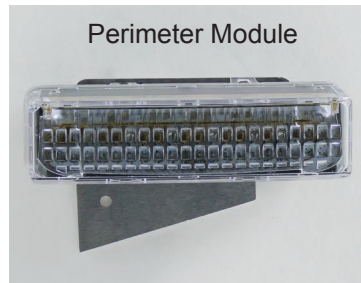

Lighthouse Bracket for **nFORCE**<sup>®</sup> Perimeter and FIT Replacement Modules  
NEXUS TECHNOLOGY

2016+ Ford Utility

This kit allows the nFORCE Perimeter and FIT replacement modules to be placed in the driver and passenger side headlight openings.

**#PNFSLHLBUV**  
(passenger side shown)

Module(s) not included in kit. Brackets sold in pairs. Includes hardware.

Perimeter module featured