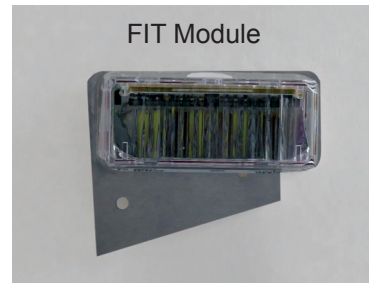

Lighthouse Bracket for **nFORCE**<sup>®</sup> Perimeter and FIT Replacement Modules  
NEXUS TECHNOLOGY

2016+ Ford Utility

This kit allows the nFORCE Perimeter and FIT replacement modules to be placed in the driver and passenger side headlight openings.

**#PNFSLHLBUV**  
(passenger side shown)

Module(s) not included in kit. Brackets sold in pairs. Includes hardware.

Perimeter module featured