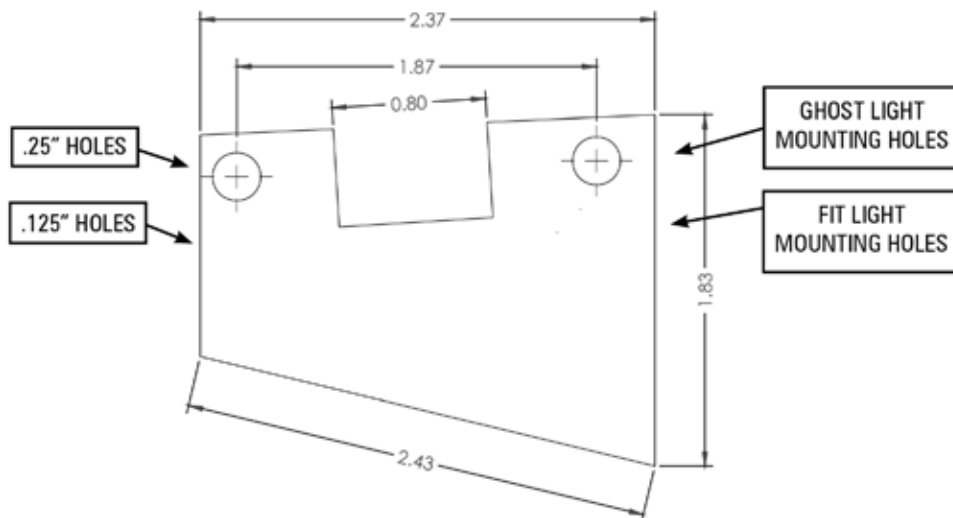

GHOST Deck/Grille Headlight Template

2016+ Ford Utility

Use this template to install the GHOST® Deck/Grille light in the driver and passenger side headlight openings.

Template may not be to scale. Set your printer settings to "ACTUAL SIZE".
Verify dimensions after printing.