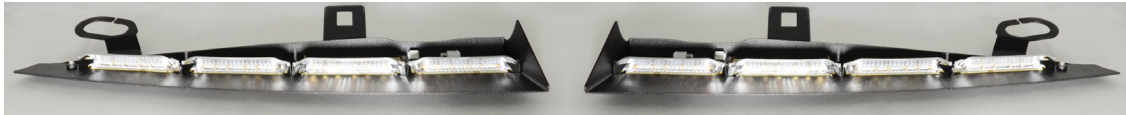

## Dodge Charger 2015+ PPV Products

### Split Two-Piece Interior Windshield Lightbar

Custom Order

**#ENFWBFSC03**

Visit [www.soundoffsignal.com/product/nforce-interior-lightbar](http://www.soundoffsignal.com/product/nforce-interior-lightbar) for an order form.

### Shrouds

Passenger

**#PNFWBBFSD04-P**

Driver

**#PNFWBBFSD04-D**

Does not include light modules or mounting brackets. Screws are included.