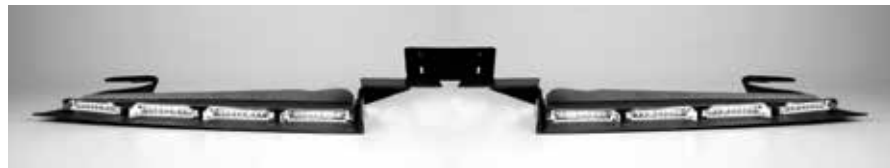

up

DATE Smart Design.

June 2014

The nFORCE interior windshield lightbar is now compatible with the 2014+ Chevy Silverado and 2015+ Chevy Tahoe.

Replacement shrouds and brackets are also available.

U.S. and Foreign patents pending

Interior Windshield Lightbar, Shroud and Brackets for 2014+ Chevy Silverado and 2015+ Chevy Tahoe

Interior Windshield Lightbar (custom order)

#ENFWBFSC03

(Visit [www.soundoffsignal.com/product/nforce-interior-lightbar](http://www.soundoffsignal.com/product/nforce-interior-lightbar) for an order form)

Shroud: Passenger (shown above)

#PNFWBBFSC03-P

Shroud: Driver (shown above)

#PNFWBBFSC03-D

(Does not include light modules or mounting brackets. Screws are included.)

Brackets: Passenger (hardware included)