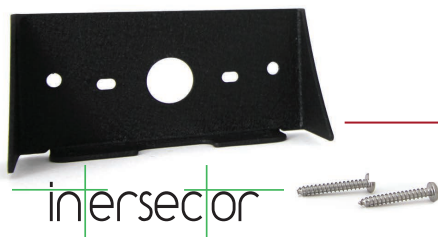

Vehicle-specific mount kits now available for wider selection of fleet vehicles.

Features

- Provides under mirror application for mpower three and four inch stud/quick mounts and the Intersector surface mount light (refer to vehicle description)
- Simplifies installation by eliminating the need to route wires through the side mirror
- Bracket designed to mount inconspicuously underneath the side mirrors