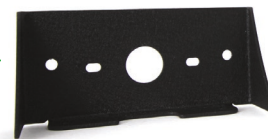

Vehicle-specific mount kits now available for wider selection of fleet vehicles.

Features

- Provides under mirror application for mpower three and four inch stud/quick mounts and the Intersector surface mount light (refer to vehicle description)
- Simplifies installation by eliminating the need to route wires through the side mirror
- Bracket designed to mount inconspicuously underneath the side mirrors