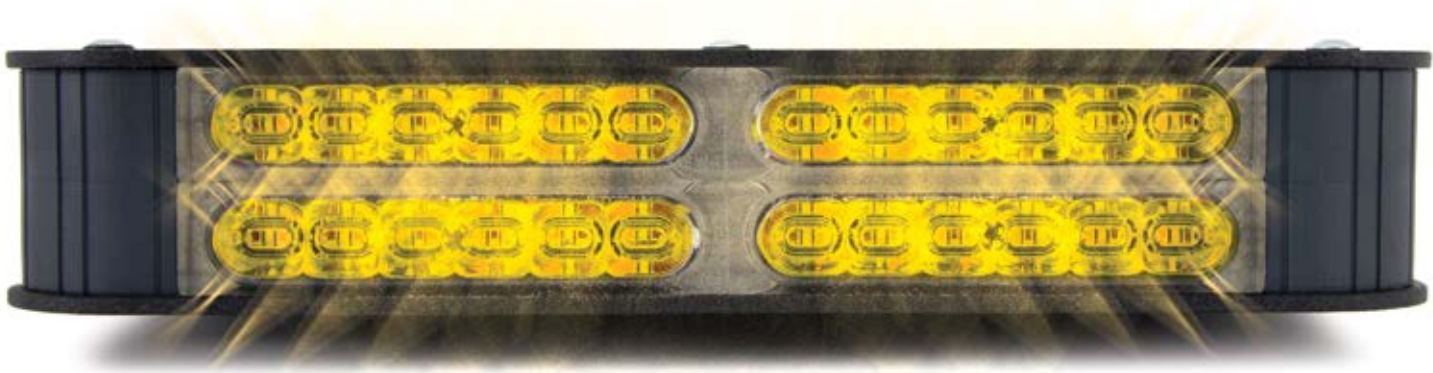

SoundOff
Signal ®
Amber Solutions

grid

light

The
Industry's
First
Tricolor
Pod.

Why Grid Light?

- Features a silicone lens: withstands usage and mother nature, scratch-resistant, high UV characteristics
- Compatible with our bluePRINT® system
- Customizable in both LED lighting colors and size and mount options
- Offers intense visibility

- Silicone-based innovation since 2016; superior lenses to conventional polycarbonate options
- Family of products from perimeter lights to full-size lightbars
- Rugged construction from environmentally-safe materials
- Hundreds of configurations including secondary flash or steady-burn options

The **bright** tool for the job.

VERSATILE FOR MANY VEHICLES

Amber heavy-duty trucks:

DOT vehicles • Municipal snow plows • Dump trucks • Marine vessels
and many more

Fire and Ambulance vehicles

Shown:

Dual Mount