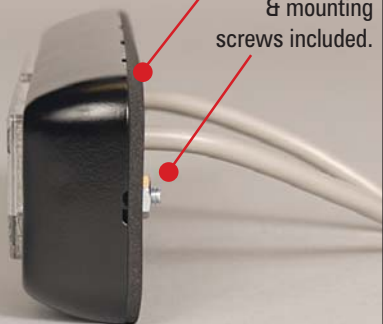

### Dual Stacked Bezel #PEL3BZDS(x)

Replace (x) in Part Number with Bezel Color.

Chrome

3.85" (98 mm) length x 3.37 (86 mm) height  
x 0.75" (19 mm) depth

White

6.61" (168 mm) length x 1.83 (47 mm) height x 0.75" (19 mm) depth

### Dual Side-by-Side Bezel #PEL3BZSS(x)

Replace (x) in Part Number with Bezel Color.

**NEW!**

Impact, heat & UV  
resistant polycarbonate

LED3 Mini light sold separately

Bezels are made with a strong & durable automotive grade polycarbonate. Black Single shown.

- Introducing Single & Dual Bezels that create a sleek, finished surface mount look for our LED3 Mini Lights.
- Bezels are available in Black, Chrome or White finishes.
- Designed for exterior use on all types of vehicles.
- Made from a strong & durable, automotive grade polycarbonate with good impact, heat and UV resistance.
- Bezels include neoprene gasket & mounting screws (lights sold separately).
- For more information on the LED3 Mini Lights please ask for a copy of our Warning Products Catalog (see pg. 43) or visit our website at [www.soundoffsignal.com](http://www.soundoffsignal.com) and go to the Warning/Amber Products menu and click on Surface & Recess Mount Lights.

Replace (x) in Part Number with desired bezel color:

B = Black  
C = Chrome  
W = White

Neoprene gasket  
& mounting  
screws included.

Bezel ships with neoprene mounting gasket and mounting screws (LED3 Mini light sold separately).