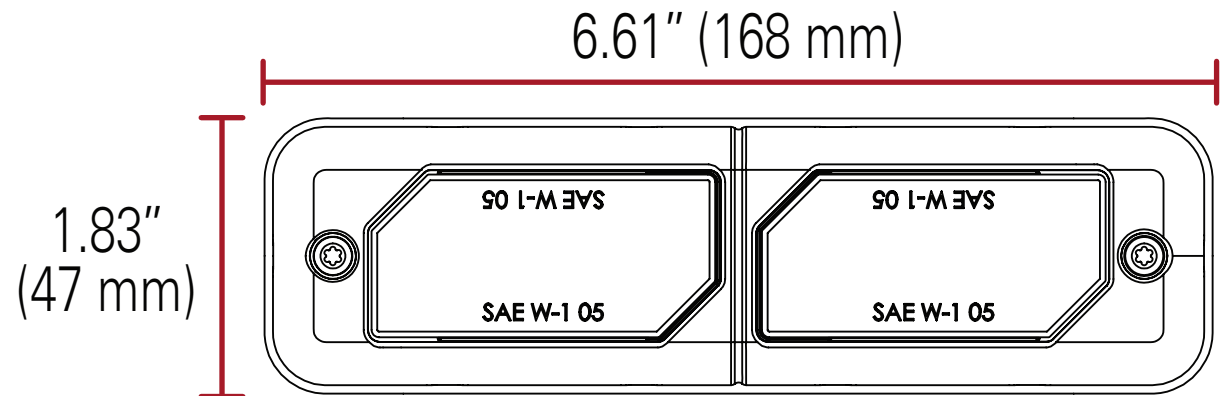

# Single Bezel

(depth for all)

# Dual Stacked Bezel

# Dual Side-by-Side Bezel

**SoundOff**  
Signal.com

1.800.338.7337 / 1.616.896.7100