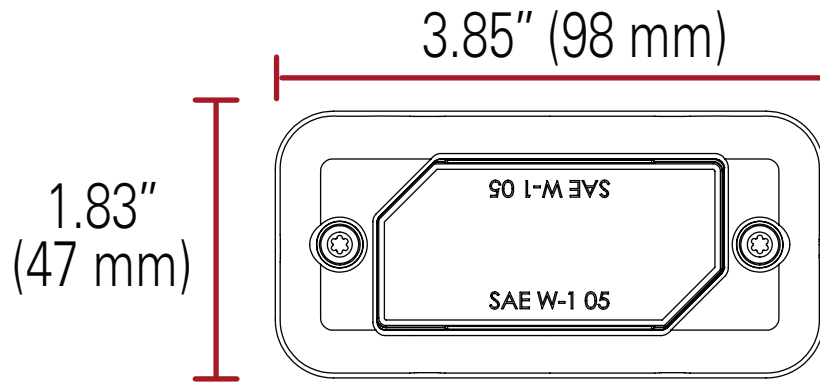

# Single Bezel

(depth for all)

# Dual Stacked Bezel

# Dual Side-by-Side Bezel

**SoundOff**  
Signal.com

1.800.338.7337 / 1.616.896.7100