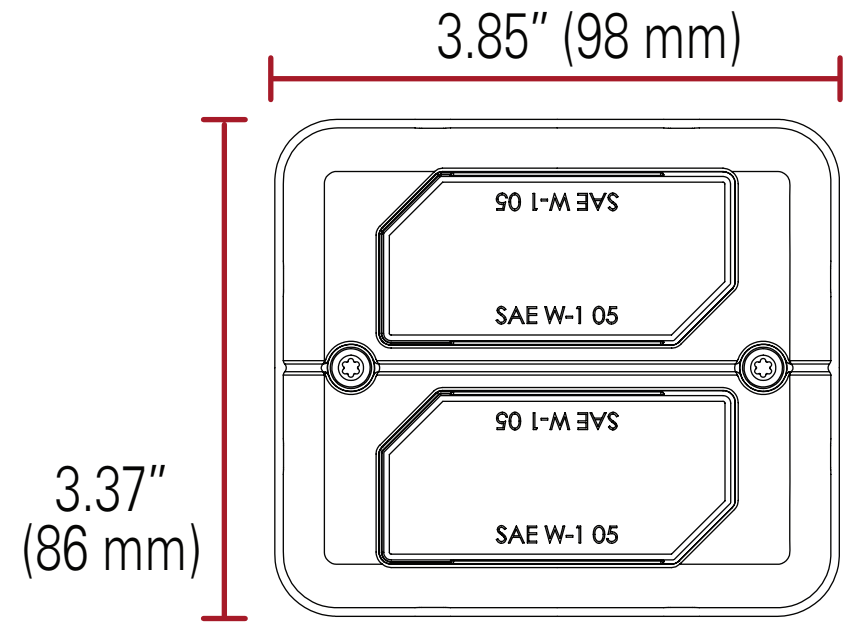

# Single Bezel

(depth for all)

# Dual Stacked Bezel

# Dual Side-by-Side Bezel

**SoundOff**  
Signal.com

1.800.338.7337 / 1.616.896.7100