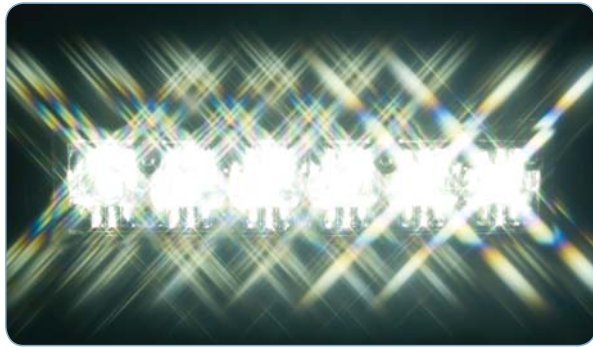

GHOST™ Spot Lights

GHOST™ Spot Lights are the newest addition to our White Illumination product line with ultra powerful & bright white LEDs in a compact sized light. Versatile light with many mounting options; Surface Mount, Edge Mount, Adhesive Mount, Permanent Mount & a heavy duty Rock Bracket.

GHOST MM SPOT LIGHT

Black Housing #EGHSTS1W
White Housing #EGHSTS1WW

Light includes 3 mounting options: Permanent Mount, Edge Mount & Adhesive Mount.

GHOST RM SPOT LIGHT

Black Housing #EGHSTS5WB
Chrome Housing #EGHSTS5WC
White Housing #EGHSTS5WW

GHOST SM SPOT LIGHT

Black Housing #EGHSTS2W
Chrome Housing #EGHSTS2WC
White Housing #EGHSTS2WW

GHOST ROCK SPOT LIGHT

Black Housing #EGHSTS3W
Rock Bracket (only) #PGHSTRLK