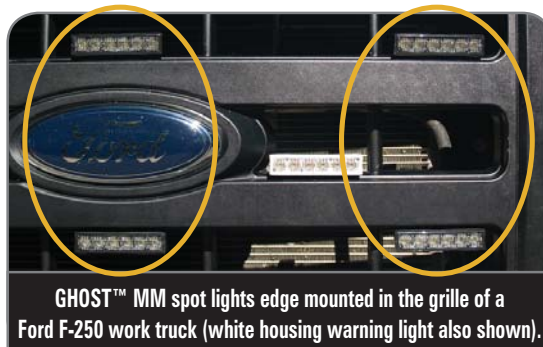

GHOST™ MM light edge mounted to the front bumper of a large truck to offer additional white lighting.