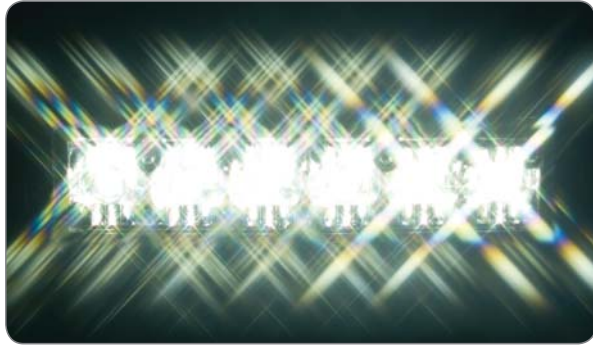

GHOST™ Spot Lights

GHOST™ Spot Lights are the newest addition to our White Illumination product line with ultra powerful & bright white LEDs in a compact sized light. Versatile light with many mounting options; Permanent Mount, Single & Dual Edge Mounts, Adhesive Mount, Recess Mount, Surface Mount, and a heavy duty Rock Bracket option.

GHOST MM SPOT LIGHT

Black Housing #EGHSTS1W
White Housing #EGHSTS1WW

Light includes 3 mounting options: Permanent Mount, Edge Mount & Adhesive Mount.

NEW!

GHOST RM SPOT LIGHT

Black Housing #EGHSTS5WB
Chrome Housing #EGHSTS5WC
White Housing #EGHSTS5WW

GHOST SM SPOT LIGHT

Black Housing #EGHSTS2W
Chrome Housing #EGHSTS2WC
White Housing #EGHSTS2WW

GHOST ROCK SPOT LIGHT

Black Housing #EGHSTS3W
Rock Bracket (only) #PGHSTRLK

Severe Duty Rock Bracket