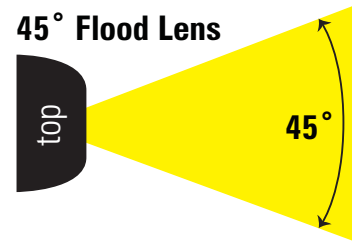

Black Housing #EGHSTS3W
Rock Bracket (only) #PGHSTRLK

Severe Duty Rock Bracket

Mighty Night Light

Standard or
15° Forward Lens

Standard Lens

#EAUSSMBØSWC

15° Forward Facing Lens

#EAUSSMBØAWC

45° Flood Lens

#EAUSSMBØFWC

45° Flood Lens

Standard Lens

15° Forward Lens

45° Flood Lens

- **Mighty Night Light is high powered white LED spot light** with a compact size that allows you to use it anywhere you have restricted space such as push bumpers, around the license plate - surface mount installation
- **Powerful & bright 330 lumen output**
- **Ideal for a Push Bumper Alley Light on police cars**
- **3 Output Lenses Available:** Standard lens, 15° Forward lens or a 45° Flood lens
- **Can be mounted vertically or horizontally**
- **High density, ultra powerful, multi-chip LED module**
- **Durable with a die cast aluminum housing**
- **Tough Lexan polycarbonate lens**
- **Includes** attached Molex Connector, Mounting Gasket with Mounting Hardware & approx. 35" of shielded cable for hard wire installation