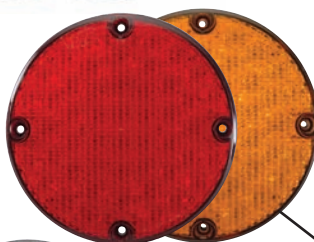

# LED Technology

Your Total Source For Every Application

Ask about OEM & Aftermarket availability

3000 Series Strobe Beacon #3107LCC

Universal School Bus Lamp Monitor #ECVBSLM01

150 Series LED Marker Light #ECVML153R, #ECVML153Y

520 Series LED Marker Light #ECVMLDP1R, #ECVMLDP1Y  
also available with a Fat Gasket Surface Mount

120 Series LED Slim Line Marker Light #ECVML121R, #ECVML121Y

7" LED Warning Lamp  
#E756IEB0R, #E756IEB0A

756 Series 7" LED Stop/Tail/Turn Lamp #ECV7561STT  
756 Series 7" LED Rear Turn Lamp #ECV7561TY  
also available with Reflex Reflector

R4 Series 4" LED Back-up/Reverse Lamp  
#ECVR42B2W

756 Series 7" LED Back-up/Reverse Lamp  
#ECV7561B2W

R4 Series 4" LED Stop/Tail/Turn Lamp #ECVR42STT

4" LED Combination License  
Plate & Stop/Tail/Turn Light  
#ECVR41STTELP

LED License Plate Light #ECVLPBLED

toll free 800.338.7337 / office 616.896.7100 / order fax 616.896.1286  
www.soundoffsignal.com