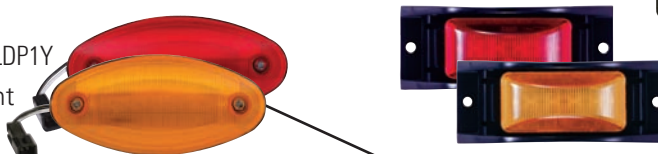

# LED Technology

Your Total Source For Every Application

Ask about OEM & Aftermarket availability

3000 Series Strobe Beacon #3107LCC

Universal School Bus Lamp Monitor #ECVBSLM01

150 Series LED Marker Light #ECVML153R, #ECVML153Y

520 Series LED Marker Light #ECVMLDP1R, #ECVMLDP1Y  
also available with a Fat Gasket Surface Mount

120 Series LED Slim Line Marker Light #ECVML121R, #ECVML121Y

7" LED Warning Lamp  
#E756IEB0R, #E756IEB0A

756 Series 7" LED Stop/Tail/Turn Lamp #ECV7561STT  
756 Series 7" LED Rear Turn Lamp #ECV7561TY  
also available with Reflex Reflector

R4 Series 4" LED Back-up/Reverse Lamp  
#ECVR42B2W

756 Series 7" LED Back-up/Reverse Lamp  
#ECV7561B2W