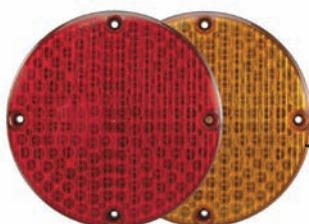

# LED Technology

Your Total Source For Every Application

Ask about OEM & Aftermarket availability

3000 Series Strobe Beacon #3107LCC

Universal School Bus Lamp Monitor #ECVBSLM01

150 Series LED Marker Light #ECVML153R, #ECVML153Y

520 Series LED Marker Light #ECVMLDP1R, #ECVMLDP1Y  
also available with a Fat Gasket Surface Mount

120 Series LED Slim Line Marker Light #ECVML121R, #ECVML121Y

7" LED Warning Lamp  
#E756IEB0R, #E756IEB0A

756 Series 7" LED Stop/Tail/Turn Lamp #ECV7561STT  
756 Series 7" LED Rear Turn Lamp #ECV7561TY  
also available with Reflex Reflector

R4 Series 4" LED Back-up/Reverse Lamp  
#ECVR42B2W

756 Series 7" LED Back-up/Reverse Lamp  
#ECV7561B2W