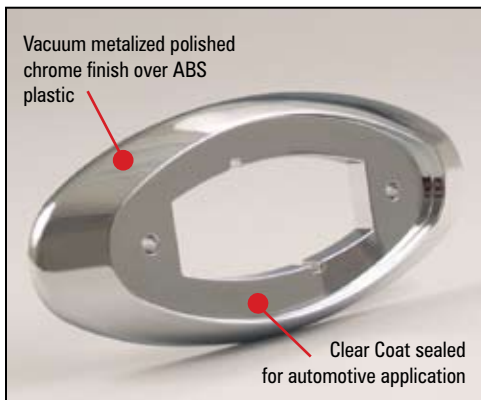

**NEW
Product
Release**

520 Chromed Bezel
#ECVMLDP1CB
(marker light sold separately)

520 Chromed Bezel

Features

- Dress up your vehicle with our 520 Series Chromed Bezel
- Designed for use with all our 520 Series LED Marker lights
- Bezel is sold separately and includes mounting screws and a thin neoprene gasket
- Made from a durable ABS plastic and given a shiny chrome finish with a vacuum metalizing process
- Vacuum metalizing is commonly used in the automotive industry to give plastic materials a chrome-like finish
- Vacuum metalizing is a much more environmentally friendly process and less expensive than chrome plating or chrome painting
- Bezel is given a clear topcoat seal for automotive use
- Cleans up easily with a damp soft cloth (do not use household cleaners to polish as this may leave a hazy residue)
- Dimensions of bezel: 6.44" length x 2.85" height x 0.53" depth
- Mounts on 3.62" centers